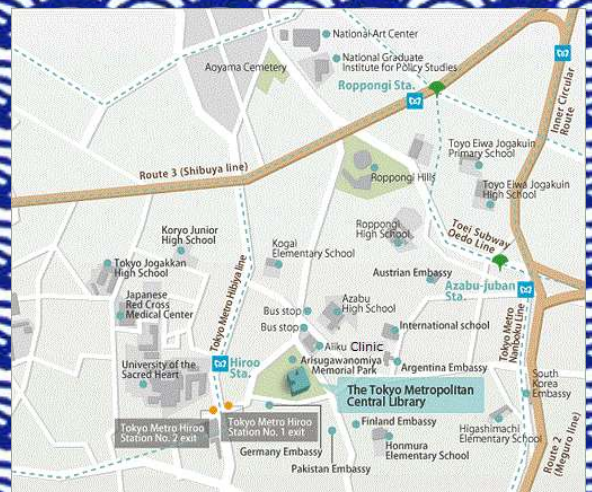

Tokyo Metropolitan Central Library

offers

The Guided Tour
and Library Guidance
in English

on Tuesday July 3, 2018

The guided tour 2:00–3:20 pm

Library guidance 3:30–4:00 pm

Free of charge. Registration is required for the guided tour.
First ten people are accepted. Book now on web!

URL: https://www.library.metro.tokyo.jp/english/whats_new/information/4896_20180608.html

or come to the Library and ask us at General Information
Counter on the first floor.

Anybody can join the Library guidance without booking.

The Tokyo Metropolitan Central Library
is located in
the Arisugawa-no-miya Memorial Park.
5-7-13 Minami-azabu Minato-ku, Tokyo

Library Hours

Monday - Friday 10:00a.m.-9:00p.m.

Sat/Sun, national holidays 10:00a.m.-5:30p.m.